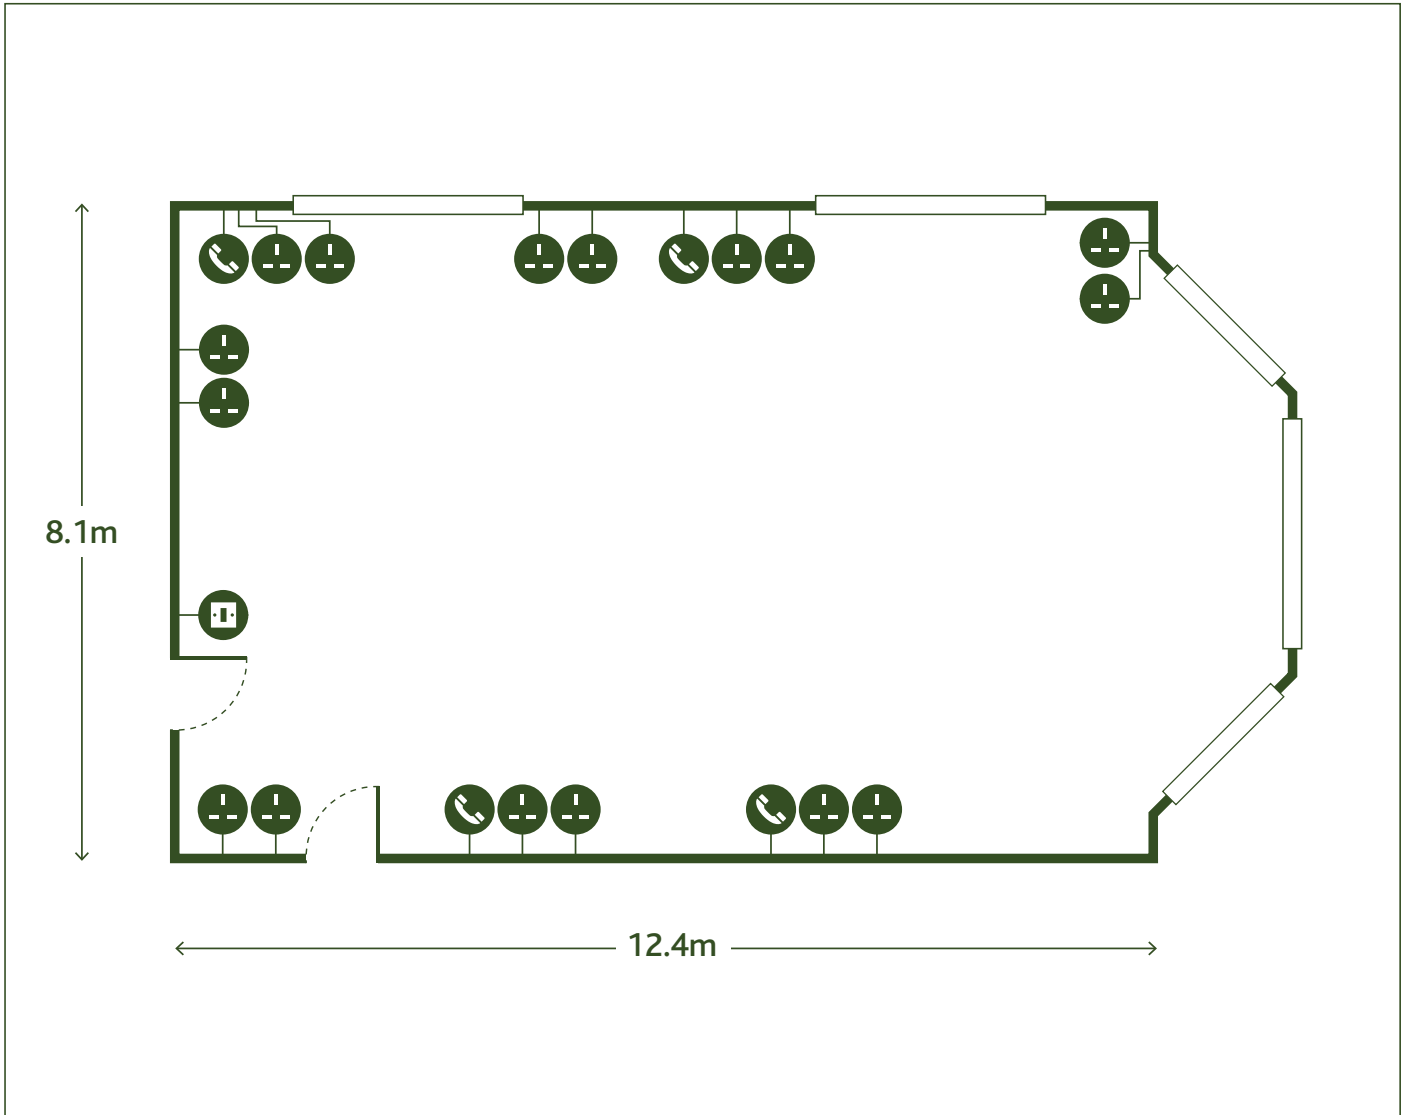

MELBOURNE

Room Specification

CAPACITIES		DIMENSIONS (m)		KEY	
Theatre	80	Room size	12.4 x 8.1	Light switch	
U-Shape	24	Total floor size	100.44m ²	Power supply	
Boardroom	32	Celling height	3.5	Telephone	
Classroom	32				
Cabaret	56				